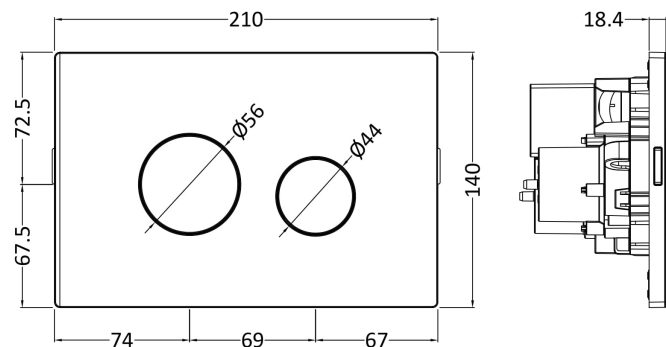

**Sales Code:** MDPP03R

**Description:** Round Plate For Pneumatic Dual Flush

**Product Dimensions**

Length (mm):	
Width (mm):	70
Height (mm):	70
Depth (mm):	99
Nett Weight (kg):	0.2

**Packaging Dimensions**

Height (mm):	218
Width (mm):	145
Depth (mm):	92
Gross Weight (kg):	0.2

**Packaging Data**

Box Colour:	White Cardboard Box
Box Qty:	1
Label Size:	100 x 50
Label Colour:	White Label
Label Qty:	1

**Outer Box Dimensions (If Applicable)**

Height (mm):	
Width (mm):	
Length (mm):	
Depth (mm):	
Gross Weight (kg):	
Barcode:	5056462618920

**Product Details**

Country of Origin:	China
Fitting Instruction:	No
CE & UKCA:	
Product Material:	ABS
Heating Element Wattage:	Not Applicable
Colour/Finish:	Brushed Brass
Product Diameter:	
Connection Size:	N/A